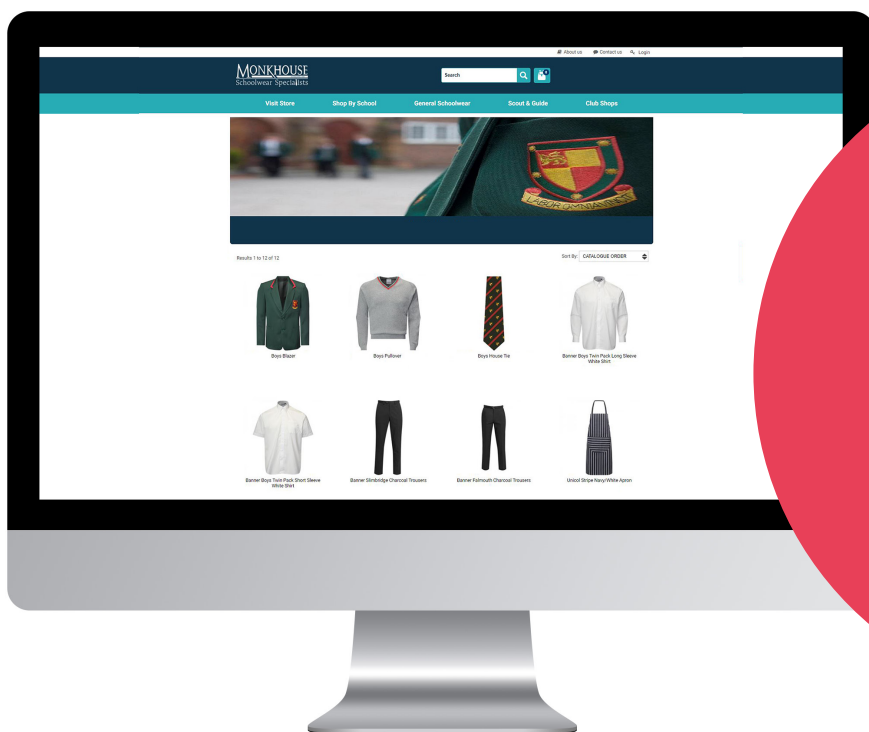

For any urgent queries, please contact:

Tel- **0161 476 7216 - 8:30am - 5:00pm Monday to Friday**
E-mail- **web@monkhouse.com**